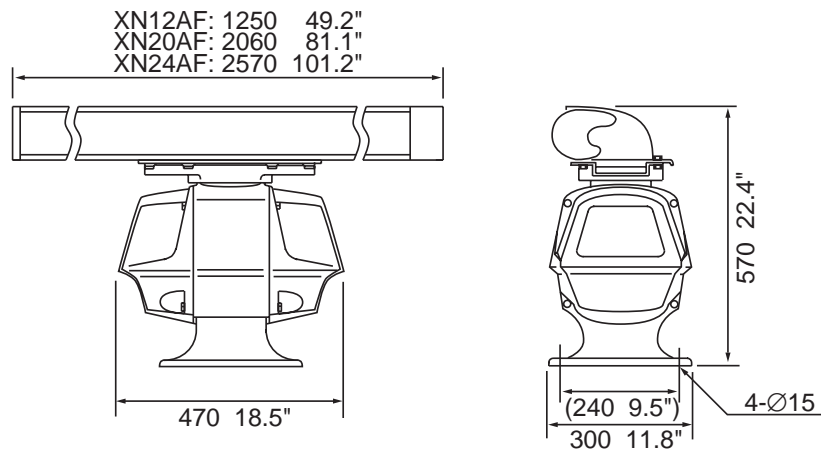

FR1510MK3/FR1525MK3 DISPLAY DIMENSIONS

FR1510MK3/FR1525MK3 ANTENNA DIMENSIONS

XN12AF Wt 33 kg 73 lbs.
XN20AF Wt 39 kg 86 lbs.
XN24AF Wt 42 kg 93 lbs.

Specifications subject to change without notice.