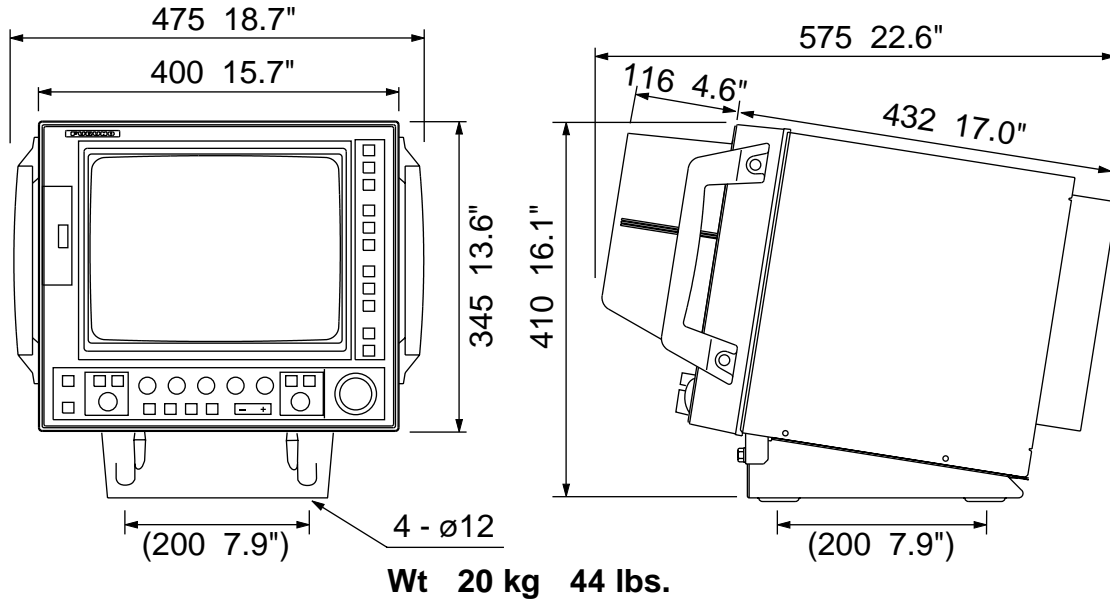

FR1510MK3/FR1525MK3 DISPLAY DIMENSIONS

FR1510MK3/FR1525MK3 ANTENNA DIMENSIONS

XN12AF Wt 33 kg 73 lbs.
XN20AF Wt 39 kg 86 lbs.
XN24AF Wt 42 kg 93 lbs.

Specifications subject to change without notice.