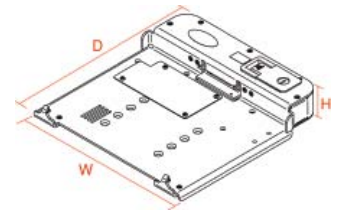

RUGGED.

DOCKING STATIONS AND VEHICLE MOUNTS

Panasonic Toughbook 18/19 Cradle

Port Replicator/Internal Power Supply	Weight	Height	Width	Depth
NA	6.8 lbs	2.88"	10.25"	11.5"

Features

- Designed using MIL-STD-810F test procedures
- Lightweight cradle can be positioned both vertically (Tablet PC) or horizontal (Notebook PC)
- Rounded edges to enhance personal safety
- Easy-to-use compression latch draws computer down
- Use *Lind Auto Adapter* (Item No. 11798)
- 3 year limited warranty
- Can be used with **Motion Attachment** (Item No. CLEVIS 0-90)
- Heavy gauge steel construction for long-term durability
- Black powdercoat finish for maximum corrosion resistance

Item No. **7160-0050**

Easy-to-use
"lift-and-turn"
compression latch

Horizontal Position

Vertical Tablet Position

 **GAMBER
JOHNSON**[®]
Very Well Connected™

3001 Borham Ave
Stevens Point, WI 54481
Phone: 800-456-6868
Fax: 715-344-8845