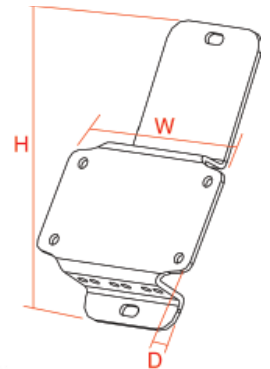

RUGGED.

DOCKING STATIONS AND VEHICLE MOUNTS

Panasonic Toughbook 08 Docking Station Accessory - Wall Mounting Bracket

Placement	Weight	Height	Width	Depth
Attaches to the back and of Panasonic Toughbook 08 docking station	1.1 lbs	7.6"	5.0"	1.28"

Features

- Heavy gauge steel construction for long term durability
- Black powdercoat finish for maximum corrosion resistance
- Easily mounted to a wall using the provided hardware

Note: Wall Mount must be mounted to a wood stud.

Item No. 7160-0059

3001 Borham Ave
Stevens Point, WI 54481
Phone: 800-456-6868
Fax: 715-344-8845

Email: gamberj@gamberjohnson.com
Website: www.gamberjohnson.com