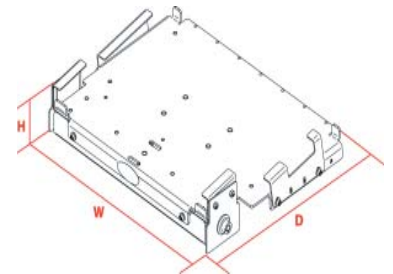

RUGGED.

DOCKING STATIONS AND VEHICLE MOUNTS

NEW

Panasonic Toughbook 52 Docking Cradle

| Port Replicator/Internal Power Supply | Weight | Height | Width | Depth |
|---------------------------------------|---------|--------|--------|-------|
| NA | 7.7 lbs | 3.25" | 16.38" | 12.0" |

Features

- Secures the Toughbook 52 computer on all sides utilizing the Panasonic Port Replicator (sold separately by any authorized Panasonic reseller)
- Push button latch allows for easy computer placement and removal
- Side hold-down clips along with front and rear support brackets secure computer and port replicator in cradle keeping equipment and mobile workers safe
- Key lock built-in to deter theft
- Can be used with any **Motion Attachment**
- Heavy gauge steel construction for long-term durability
- Black powdercoat finish for maximum corrosion resistance