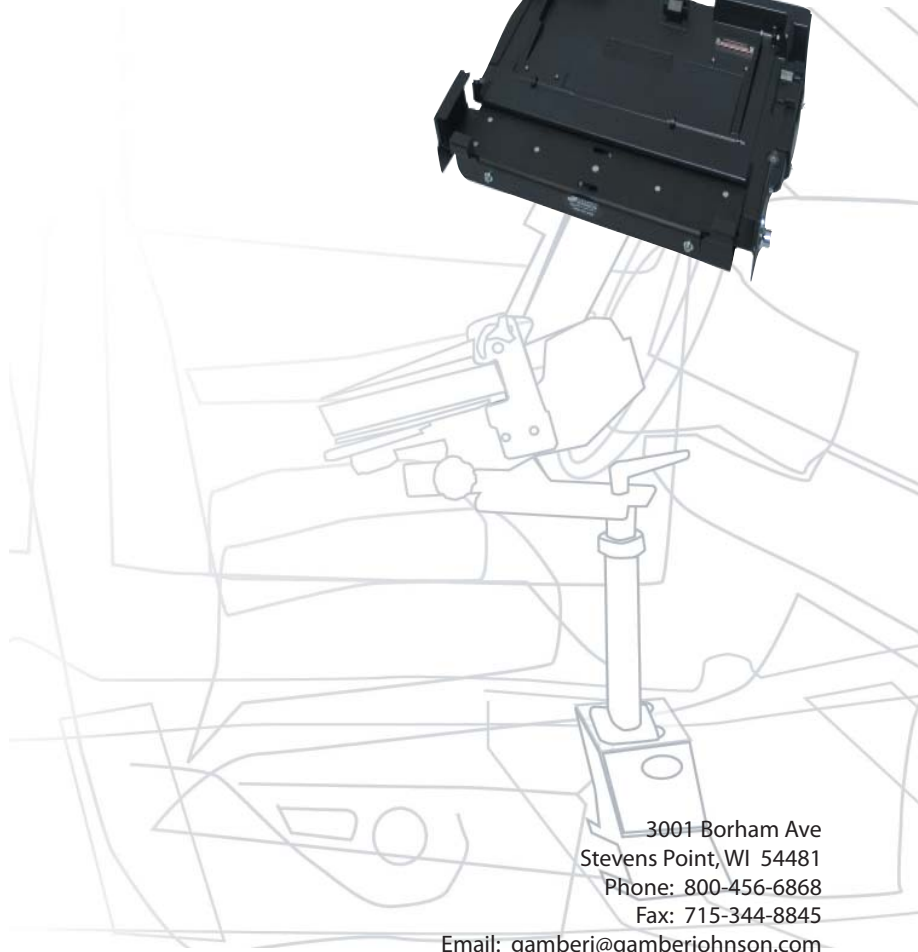

Item No. 7160-0139