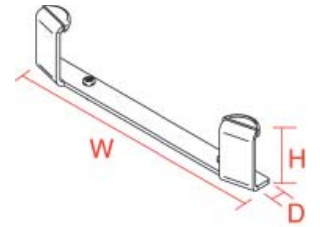

3001 Borham Ave
Stevens Point, WI 54481
Phone: 800-456-6868
Fax: 715-344-8845
Email: gamberj@gamberjohnson.com
Website: www.gamberjohnson.com