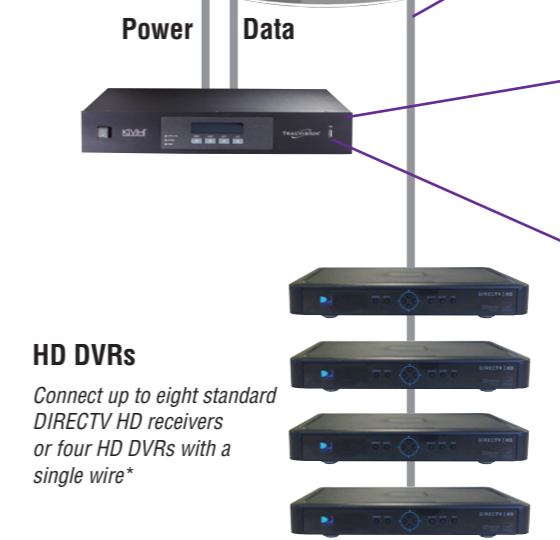

Now available in a tapered base.

HD DVRs

Connect up to eight standard DIRECTV HD receivers or four HD DVRs with a single wire*

TracVision HD7 Specifications

Antenna Dish Diameter	60 cm (24")
Antenna Unit Diameter x Height	66.3 cm D x 69.6 cm h (26.1" x 27.4")
Antenna Unit Weight	27.7 kg (61 lbs)
LNB Types Available	DIRECTV Ka/Ku/Ka-band Circular; Ka/Ku/Ka-band with Tri-Americas Circular; KVH High-Performance (HP™) Tracking
Tracking Technology	KVH High-Performance (HP™) Tracking
IPACU Dimensions	42.5 cm x 28.4 cm x 6.6 cm (16.7" x 11.2" x 2.6")
IPACU Weight	2.3 kg (5 lbs)

* With DIRECTV Genie, only three additional standard DIRECTV HD receivers or one HD DVR may be added. To add more receivers, a SWM expansion kit is available as an accessory.