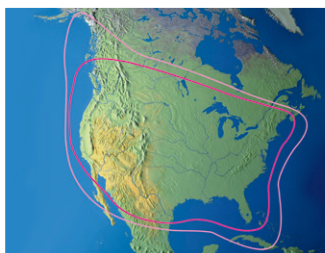

Take the satellite TV entertainment you want wherever you travel throughout the continental United States and well offshore thanks to the TracVision HD7's simultaneous reception of DIRECTV's Ka- and Ku-band broadcasts. Plus, you have the option to switch easily to DIRECTV's secondary satellites if the channel you want to watch is broadcast from one of them.