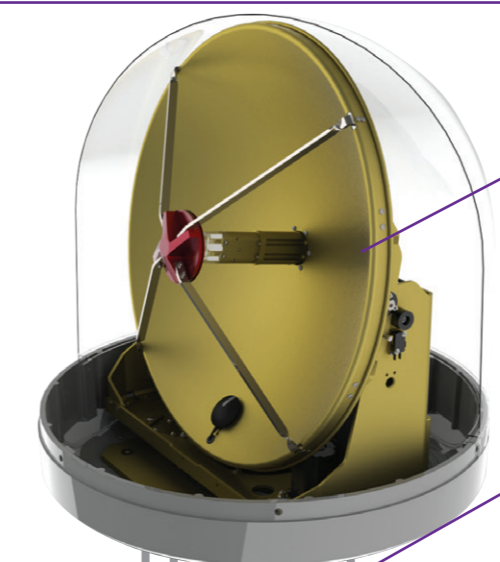

KVH's TriAD™ technology – making DIRECTV HDTV at sea a reality

Thanks to KVH's patented Tri-rod Antenna Design (TriAD) technology, now a compact maritime satellite TV system can connect you simultaneously to DIRECTV's Ka-band HDTV satellites at 99°W and 103°W as well as the original Ku-band satellite at 101°W. So what does this really mean to you?

- You'll enjoy unmatched variety because every TV onboard can be tuned to any channel on any of the three satellites, with no waiting for satellite switching or blank screens.
- You'll never worry about receiver lockups, reboots, or lengthy satellite searches due to expired program guides or receivers looking for the wrong satellite because, unlike other systems, the advanced TracVision HD7 receives DIRECTV's program data constantly and sees all three satellites all of the time!

Now available in a tapered base.

TracVision HD7 is the world's most advanced maritime satellite TV system, incorporating KVH's patented technology and features that provide a unique entertainment experience and unmatched simplicity in operation and installation.