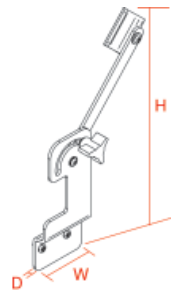

3001 Borham Ave
Stevens Point, WI 54481
Phone: 800-456-6868
Fax: 715-344-8845

Email: gamberj@gamberjohnson.com
Website: www.gamberjohnson.com