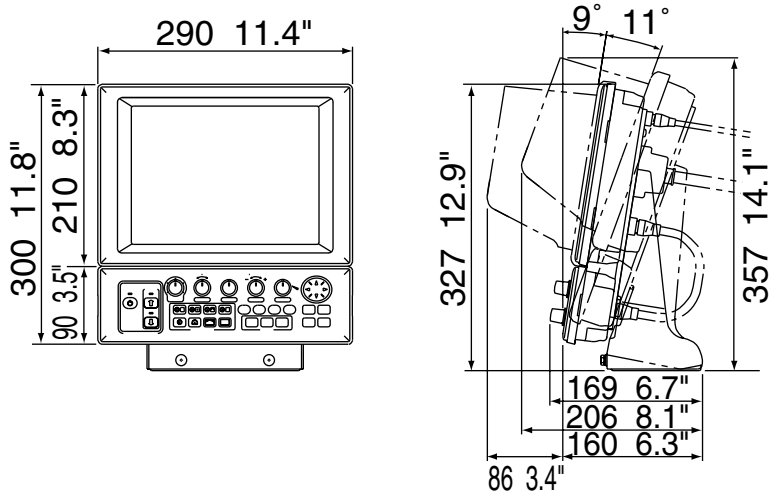

CH270 Dimensional Drawings

CH-250/270/300 Display Unit

5.7 kg 12.6 lb

CH-250/270 Transceiver Unit

3.2 kg 7.1 lb

CH-270 (Hull Unit)

CSH-181 (Travel: 350 mm)

37 kg 81.6 lb

CSH-184 (Travel: 250 mm)

35 kg 77.2 lb