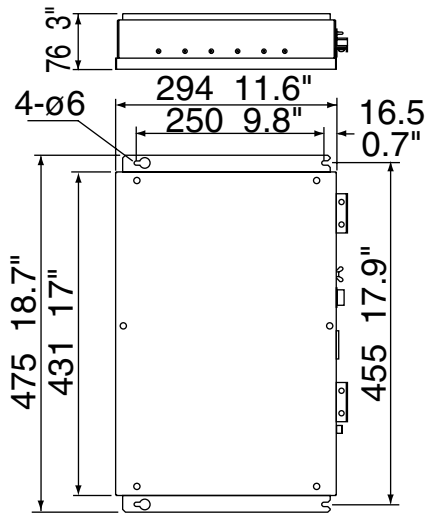

CH270 Dimensional Drawings

CH-250/270/300 Display Unit

5.7 kg 12.6 lb

CH-250/270 Transceiver Unit

3.2 kg 7.1 lb

CH-270 (Hull Unit)

CSH-181 (Travel: 350 mm)

37 kg 81.6 lb

CSH-184 (Travel: 250 mm)

35 kg 77.2 lb