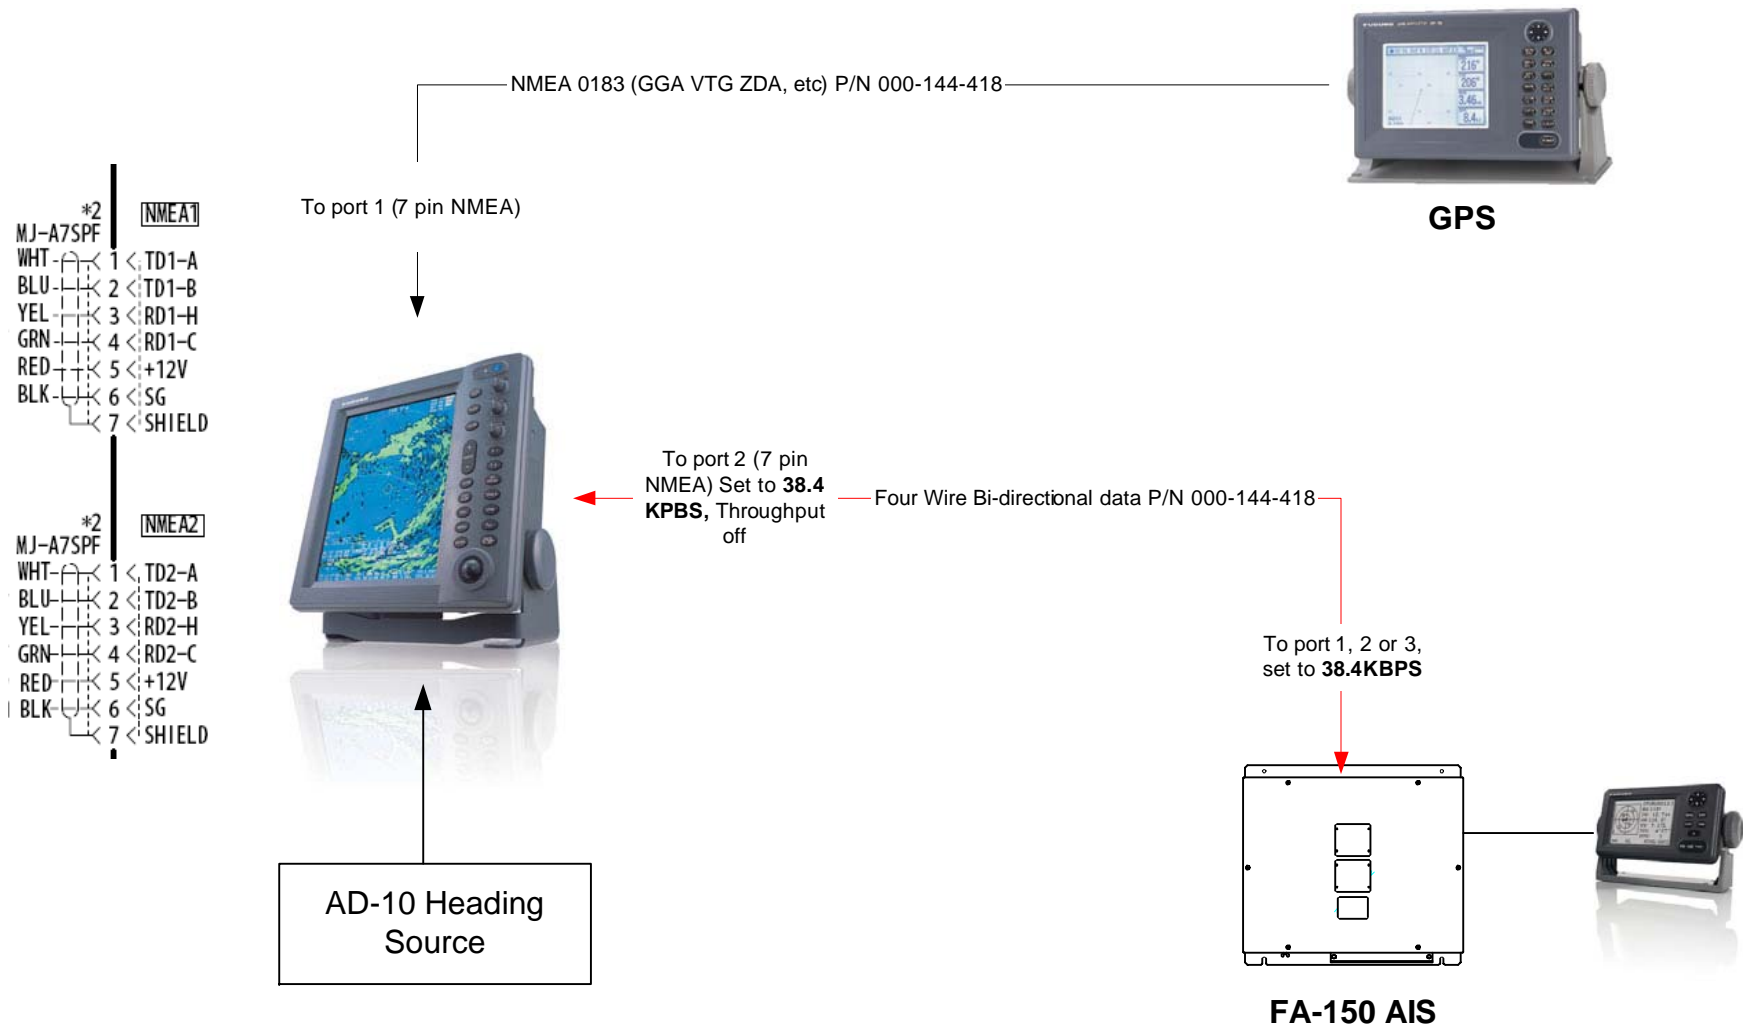

# FR-8002 Connection to FA-150

# FR-8002 Connection to AIS Receivers other than the FA-150