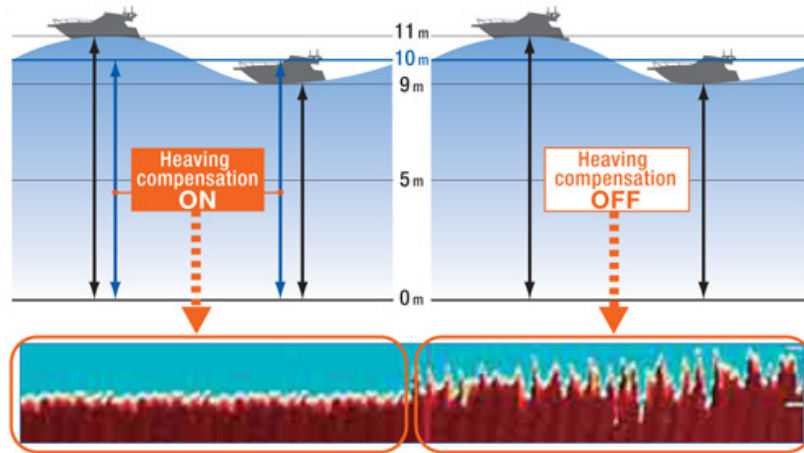

Furuno Takes Fish Finding To The Next Level With The All-New FCV1150

September 11, 2008
Sales Bulletin #19E-08

Furuno's long-standing tradition of delivering the most innovative and hi-performance Fish Finders continues with the introduction of the all-new FCV1150. While the FCV1150 is not necessarily a direct replacement for the FCV1100 (more on that later), it certainly carries on the tradition of excellent performance established by that award-winning unit. In fact, the FCV1150 really takes it to the next level, offering the following new and ground-breaking feature set...

- A bigger (12.1"), brighter (1,000 CD), higher resolution (SVGA), bonded LCD display, which is also rated as waterproof (IP55), when flush mounted
- A faster transmission pulse capability that greatly improves shallow water detection, and automatically varies the pulse rate in different conditions to enhance fish detection
- A new [White Edge](#) feature improves upon the traditional White Line mode to help enhance both bottom fish separation and discrimination
- A revolutionary [Post-Process Gain Control](#) feature that allows customers to adjust the contrast of targets that have already been detected, providing a clearer, and more concise image than ever before
- A newly designed display housing, which provides an adjustable bracket that can also be easily removed for flush mounting
- Heaving compensation stabilization, when matched with an appropriate satellite compass, will stabilize the display, without undulations caused by even the roughest sea conditions