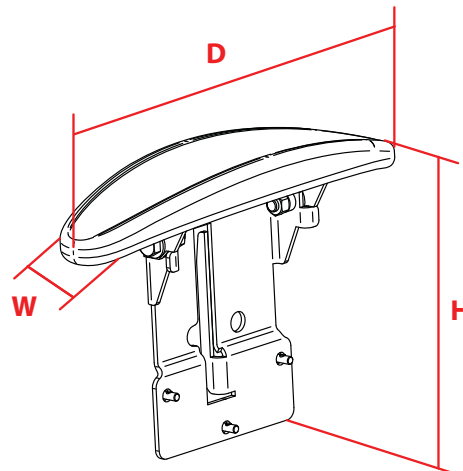

3001 Borham Ave. | Stevens Point, WI 54481, USA
Phone: 715.344-3482 | Toll-free: 800.487-9220 | Fax: 715.344-5209
Email: gamberj@gamberjohnson.com | Website: www.gamberjohnson.com

This document, including images, may not be reproduced partly or fully without the expressed written consent of Gamber-Johnson's Marketing Department. © Copyright 2012 Gamber-Johnson LLC