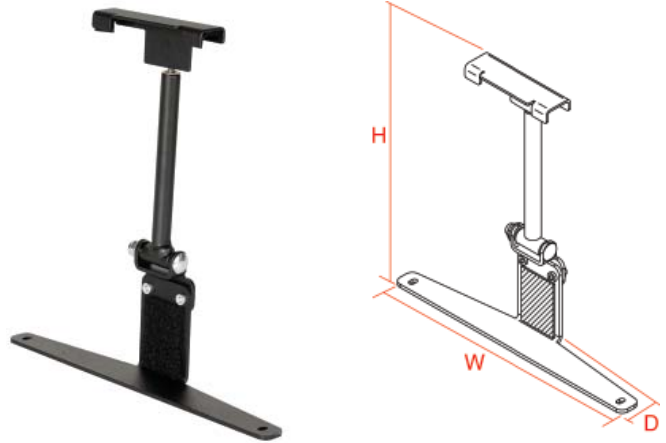

RUGGED.

DOCKING STATIONS AND VEHICLE MOUNTS

Panasonic Toughbook 19 Mounting Interface Plate Accessory

Description	Placement	Weight	Height	Width	Depth
Screen Support	Attaches to pre-drilled holes on the <i>Mounting Interface Plate</i> (Item No. 7160-0042)	1.5 lbs	9.75"	9.75"	1.50"

Item No. **7160-0041**

3001 Borham Ave
Stevens Point, WI 54481
Phone: 800-456-6868
Fax: 715-344-8845

Email: gamberj@gamberjohnson.com
Website: www.gamberjohnson.com