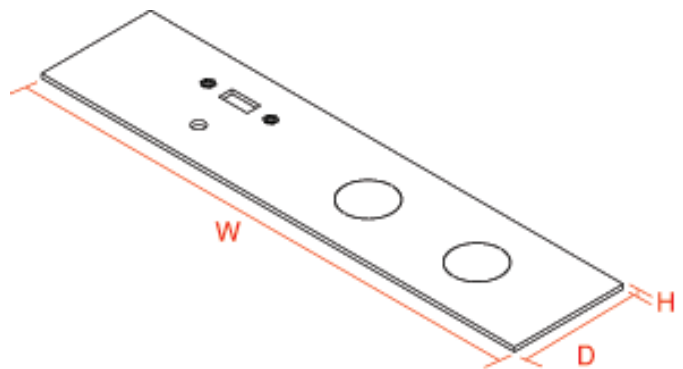

DEFINING RUGGED

EXCEPTIONAL ENGINEERING | ROCK SOLID | EXTENSIVE TESTING

FORD UTILITY POLICE INTERCEPTOR (2012-2015) ACCESSORY: USB/AUDIO/12 VOLT RELOCATION PANEL

Description	Weight	Height	Width	Depth
Panel is used to relocate the USB, 3.5mm Audio Input and 12 volt adapter plugs into the <i>Ford Utility Vehicle Specific Console Boxes</i> (Item No. 7160-0411 or 7160-0412) or any Gamber-Johnson <i>MCS Console Box</i>	0.3 lbs	2.0"	8.69"	0.75"

Features:

- Heavy gauge steel construction for long-term durability
- Black powdercoat finish for maximum corrosion resistance
- Relocates the factory USB, 3.5mm Audio Input and 12 volt adapter plugs
- Includes extension cables allowing for relocation of the USB and 3.5mm Audio Input
- Can be used in the *Ford Utility Vehicle Specific Console Boxes* (Item No. 7160-0411 or 7160-0412) or any Gamber-Johnson *MCS Console Box*

Item No. 7160-0431

Very Well Connected™

3001 Borham Ave. | Stevens Point, WI 54481, USA
Phone: 715.344-3482 | Toll-free: 800.487-9220 | Fax: 715.344-5209
Email: gamberj@gamberjohnson.com | Website: www.gamberjohnson.com

Follow us on:

This document, including images, may not be reproduced partly or fully without the expressed written consent of Gamber-Johnson's Marketing Department. © Copyright 2013 Gamber-Johnson LLC