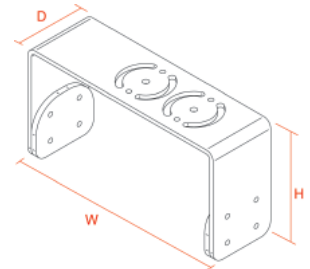

**GAMBER®
JOHNSON**
Very Well Connected™

3001 Borham Ave
Stevens Point, WI 54481
Phone: 800-456-6868
Fax: 715-344-8845

Email: gamberj@gamberjohnson.com
Website: www.gamberjohnson.com