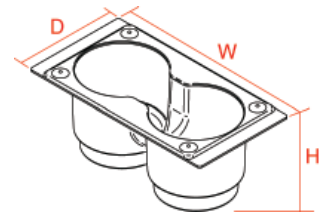

3001 Borham Ave
Stevens Point, WI 54481
Phone: 800-456-6868
Fax: 715-344-8845

Email: gamberj@gamberjohnson.com
Website: www.gamberjohnson.com