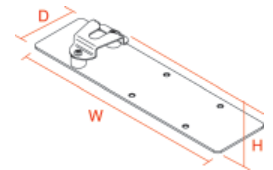

3001 Borham Ave
Stevens Point, WI 54481
Phone: 800-456-6868
Fax: 715-344-8845

Email: gamberj@gamberjohnson.com
Website: www.gamberjohnson.com