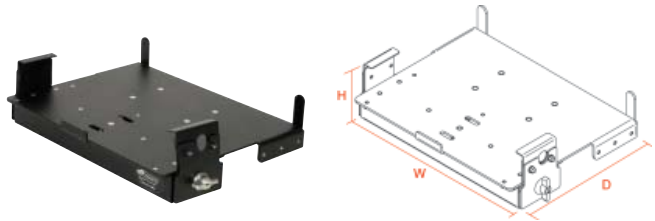

RUGGED.

DOCKING STATIONS AND VEHICLE MOUNTS

Panasonic Toughbook 27/28/29/30 Cradle

Port Replicator/Internal Power Supply	Weight	Height	Width	Depth
NA	7.1 lbs	3.5" - 3.75"	12.5"	10.0"

Features

- Cradle adjusts to securely hold the Toughbook 27/28/29/30 computers
- Hold-down clips don't interfere with closing the screen
- 90° wing turn closure latch with built-in key lock that allows for quick computer insertion
- 3 year limited warranty (printed circuit board, docking connector and all sheet metal)
- Can be used with any **Motion Attachment**
- Heavy gauge steel construction for long-term durability
- Black powdercoat finish for maximum corrosion resistance