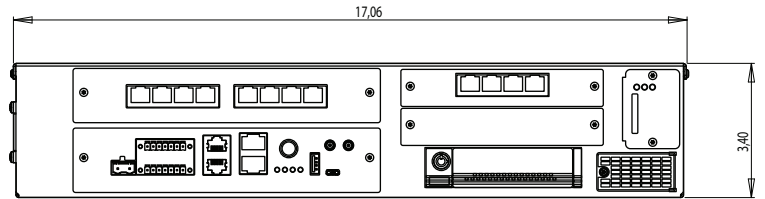

ROADRECORDER® 7000

NEXT GENERATION MOBILE NETWORK VIDEO RECORDER

SPECIFICATIONS	
RoadRecorder 7000	
Maximum Video Resolution	1080P High-definition per camera
Maximum Framerate	30 fps per camera
Camera Inputs	12 PoE
Audio	G.711, camera dependent (up to 12)
Serial Communications	2 x RS232 1 x USB 1 x Micro USB
Network	2 x Gigabit Ethernet port
Cellular	EV-DO
Accelerometer	3-axis, 0.1 G resolution
Inputs / Outputs	7 (plus ignition) / 2
Encryption	Hardware AES, DES, 3DES
Power Requirement	80 W max
Voltage Input	9 - 36 VDC
Storage Interface	SATA II
Storage	128 GB SSD 1 TB HDD SDHC card slot (up to 32 GB)
Operating Temperature	0°C - 50°C
Dimensions	19 in × 6 in × 3.5 in; 2U rack mountable
Warranty	"Gold" and "Silver" packages available

LiveTrax Streaming from Multiple Vehicles

Start Time	End Time	DVR Name	IP Address	DVR Type	In Event	File Size (MB)
2/14/2012 10:53 AM	2/14/2012 11:06 AM	SVLAB 1	192.168.254.98	Dvr7200	yes	63.92
2/14/2012 10:48 AM	2/14/2012 11:01 AM	SVLAB 3	192.168.254.97	Dvr7200	yes	270.93
2/14/2012 8:48 AM	2/14/2012 7:48 AM	SVLAB 3	192.168.254.97	Dvr7200	no	447.81
2/14/2012 5:22 AM	2/14/2012 5:52 AM	SVLAB 3	192.168.254.97	Dvr7200	no	556.71
2/14/2012 5:18 AM	2/14/2012 5:40 AM	SVLAB 1	192.168.254.95	Dvr7200	no	474.29
2/14/2012 3:16 AM	2/14/2012 3:46 AM	SVLAB 3	192.168.254.97	Dvr7200	no	285.73
2/14/2012 3:01 AM	2/14/2012 3:31 AM	SVLAB 3	192.168.254.97	Dvr7200	no	218.88
2/14/2012 2:49 AM	2/14/2012 3:19 AM	SVLAB 3	192.168.254.97	Dvr7200	no	123.82
2/14/2012 2:02 AM	2/14/2012 2:02 AM	SVLAB 3	192.168.254.97	Dvr7200	no	27.06
2/14/2012 1:30 AM	2/14/2012 2:00 AM	SVLAB 3	192.168.254.97	Dvr7200	no	130.32
2/14/2012 1:21 AM	2/14/2012 1:51 AM	SVLAB 1	192.168.254.95	Dvr7200	no	151.81
2/13/2012 11:24 PM	2/13/2012 11:54 PM	SVLAB 3	192.168.254.97	Dvr7200	no	149.14
2/13/2012 11:24 PM	2/13/2012 11:54 PM	SVLAB 3	192.168.254.97	Dvr7200	no	149.13
2/13/2012 9:10 PM	2/13/2012 9:40 PM	SVLAB 3	192.168.254.97	Dvr7200	no	149.03
2/13/2012 7:13 PM	2/13/2012 7:43 PM	SVLAB 3	192.168.254.97	Dvr7200	no	149.23
2/13/2012 9:13 AM	2/13/2012 9:26 AM	SVLAB 1	192.168.254.95	Dvr7200	yes	106.67
2/13/2012 9:13 AM	2/13/2012 9:26 AM	SVLAB 3	192.168.254.97	Dvr7200	yes	323.95
2/13/2012 9:13 AM	2/13/2012 9:26 AM	SVLAB 2	192.168.254.96	Dvr7200	yes	352.45
2/13/2012 7:32 AM	2/13/2012 7:45 AM	SVLAB 1	192.168.254.95	Dvr7200	no	226.42

Storage is 8.0% full, 1712.36 gigabytes free.

SafetyNet™

6100 W. Sam Houston Pkwy. N.

Houston, TX 77041-5113

Main: 713.896.6600 | Toll Free: 800.880.8855 | Fax: 713.896.6640