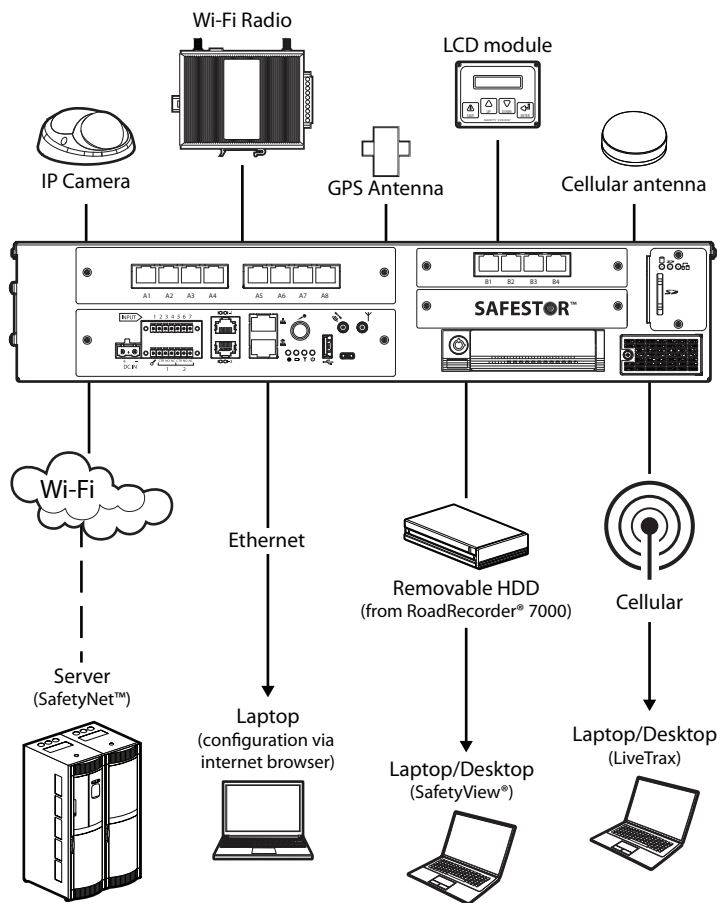

## NEXT GENERATION MOBILE NETWORK VIDEO RECORDER

The RoadRecorder® 7000 network video recorder ushers in a new era in mobile video surveillance with 12 Power over Ethernet (PoE) ports for crystal clear, high definition imaging directly from IP cameras. Designed from the ground up to withstand the vibration and shock of mobile environments, the RoadRecorder 7000 NVR ensures reliable recording and long-term on-board storage with the industry first SafeStor technology. Combined with multiple serial interfaces and ethernet ports, the RoadRecorder 7000 NVR is the recording & communications platform you can count on now and in the future.

### SAFESTOR™ ON-BOARD RECORDING

SafeStor technology is an industry first on-board recording and storage solution combining the reliability of solid state drives (SSD) and the large storage capacity of hard disk drives (HDD). SafeStor is designed to deal with the harsh vibration and shock of mobile environments while addressing the poor reliability of single media storage solutions common to mobile DVRs. SafeStor ensures that all real-time recording while the vehicle is in motion is done on rugged SSD with no moving parts. When the vehicle is parked, SafeStor automatically transfers all recorded video, audio and metadata to the larger capacity, removable HDD, thereby ensuring large capacity on-board storage with the highest reliability recording.