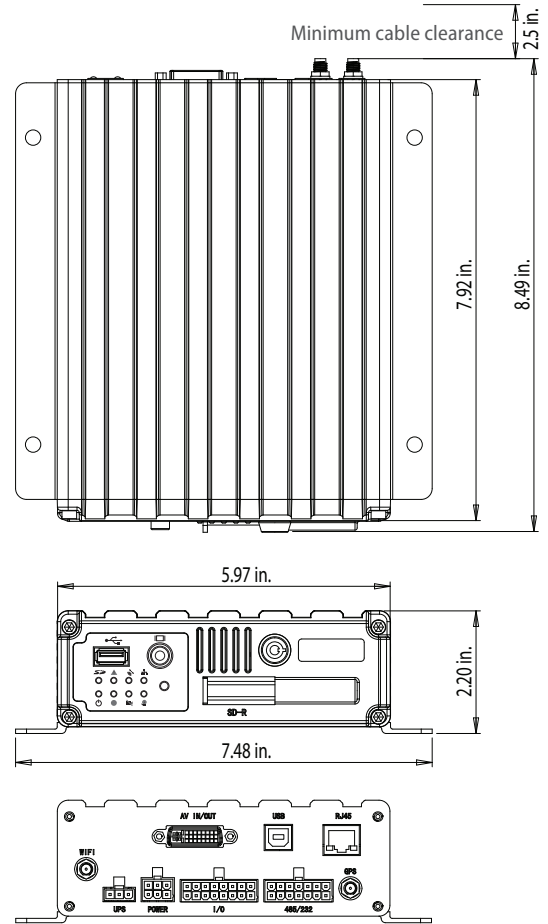

SVR-4100

4-CHANNEL SOLID STATE DIGITAL VIDEO RECORDER

SPECIFICATIONS

SVR-4100	
OS	Embedded Real Time Linux
Configuration	IR remote (included); web browser via Ethernet port
Video Standard	NTSC / PAL selectable
Audio/Video Inputs	4 channels
Audio/Video Output	1 channel, RCA in front of unit, BNC on AV cable harness
Audio/Video Compression	H.264
Resolution*	D1 (704 x 480); Half D1 (704 x 240); CIF (352 x 240)
Frame Rate*	D1 - 60fps global; HD1 and CIF - 120fps global
Image Quality*	8 levels (1 is best)
Recording	Continuous, scheduled, event only
Bump on Alarm Recording*	Supported on all channels (resolution, frame rate & image quality)
Pre-Event Recording	Configurable up to 5 minutes
Post-Event Recording	Configurable up to 30 minutes
Substreaming	2 Configurable Modes for reduced bandwidth streaming applications
Ethernet	10/100 RJ-45 port
Wi-Fi	802.11 b/g, WPA
GPS	Synchronized location, speed and time with AV recordings
Storage	Solid State 32GB SD Card - Class 10 SDHC; 64GB option
USB	USB 2.0 on front panel for video downloads & firmware upgrades
RS-232	2 ports, screw terminal
RS-485	2 ports, screw terminal
Sensor Inputs	8 Sensor inputs + ignition
Auxiliary Outputs	4 Aux Outputs; configurable activation by any sensor
Power Input	8 - 24V DC with built-in power conditioner
Power Output	4 camera power outputs + 12V at 2A, 5V at 2A
Power Consumption	~12W depending on cameras and accessories connected
Dimensions	7.48 in. x 2.2 in. x 8.5 in. (190mm x 56mm x 215.6mm)
Weight	2.8 lbs. (1.27 kg.)
Operating Temperature	-4°F ~ 131°F (-20°C ~ 55°C)
Relative Humidity	10% - 90%