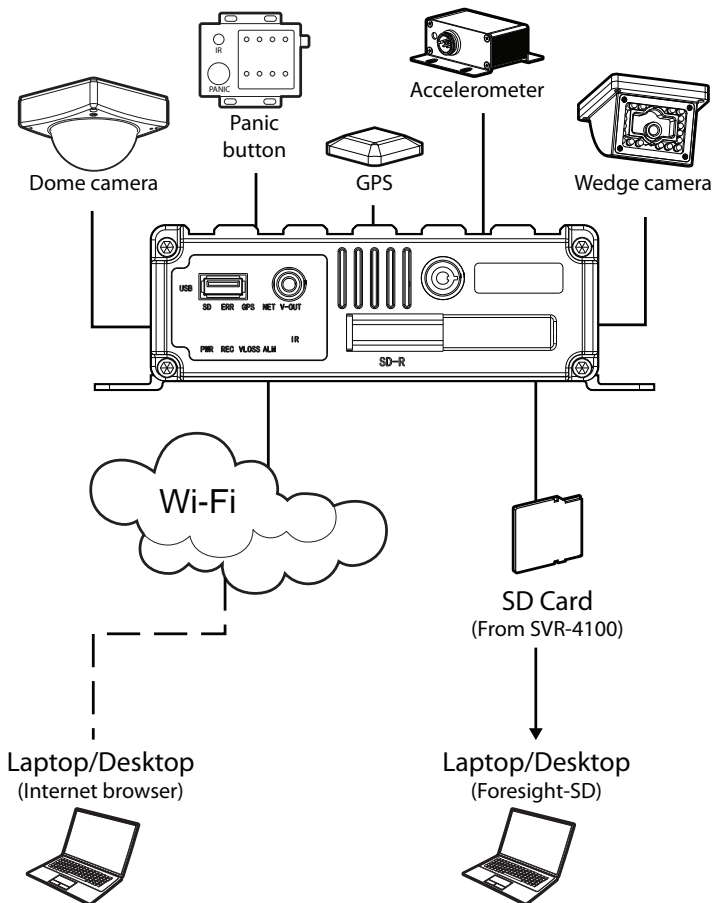

SVR-4100

4-CHANNEL SOLID STATE DIGITAL VIDEO RECORDER

The SVR-4100 is a compact, rugged, solid state DVR designed to withstand the demanding shock and vibration requirements of in-vehicle recording. The SVR-4100 records up to 4 audio/video channels, location data from built-in GPS as well as metadata from a large array of sensors –all on reliable, solid state SD cards. Combined with built-in web server, Wi-Fi and Ethernet, the SVR-4100 is the recording and communications platform fleet managers can count on.

Solid State Recording

The rugged SVR-4100 records on removable solid state SD cards ensuring reliable operation in the rough and tumble mobile environment. The system utilizes the latest H.264 video compression to record the highest quality video while maximizing storage times. Resolution, frame rate and quality settings are configurable for each channel and include separate settings for continuous and event recordings.

Flexible Access & Data Retrieval

The SVR-4100 features built-in Wi-Fi, Ethernet and web server for easy browser based access over wired and wireless networks. Recorded video and metadata on removable SD cards can be searched, sorted and reviewed by the feature rich Foresight-SD software. Foresight-SD also provides flexible export options including AVI format for playback with Windows Media Player and the unique, self-executing Miniplayer format.